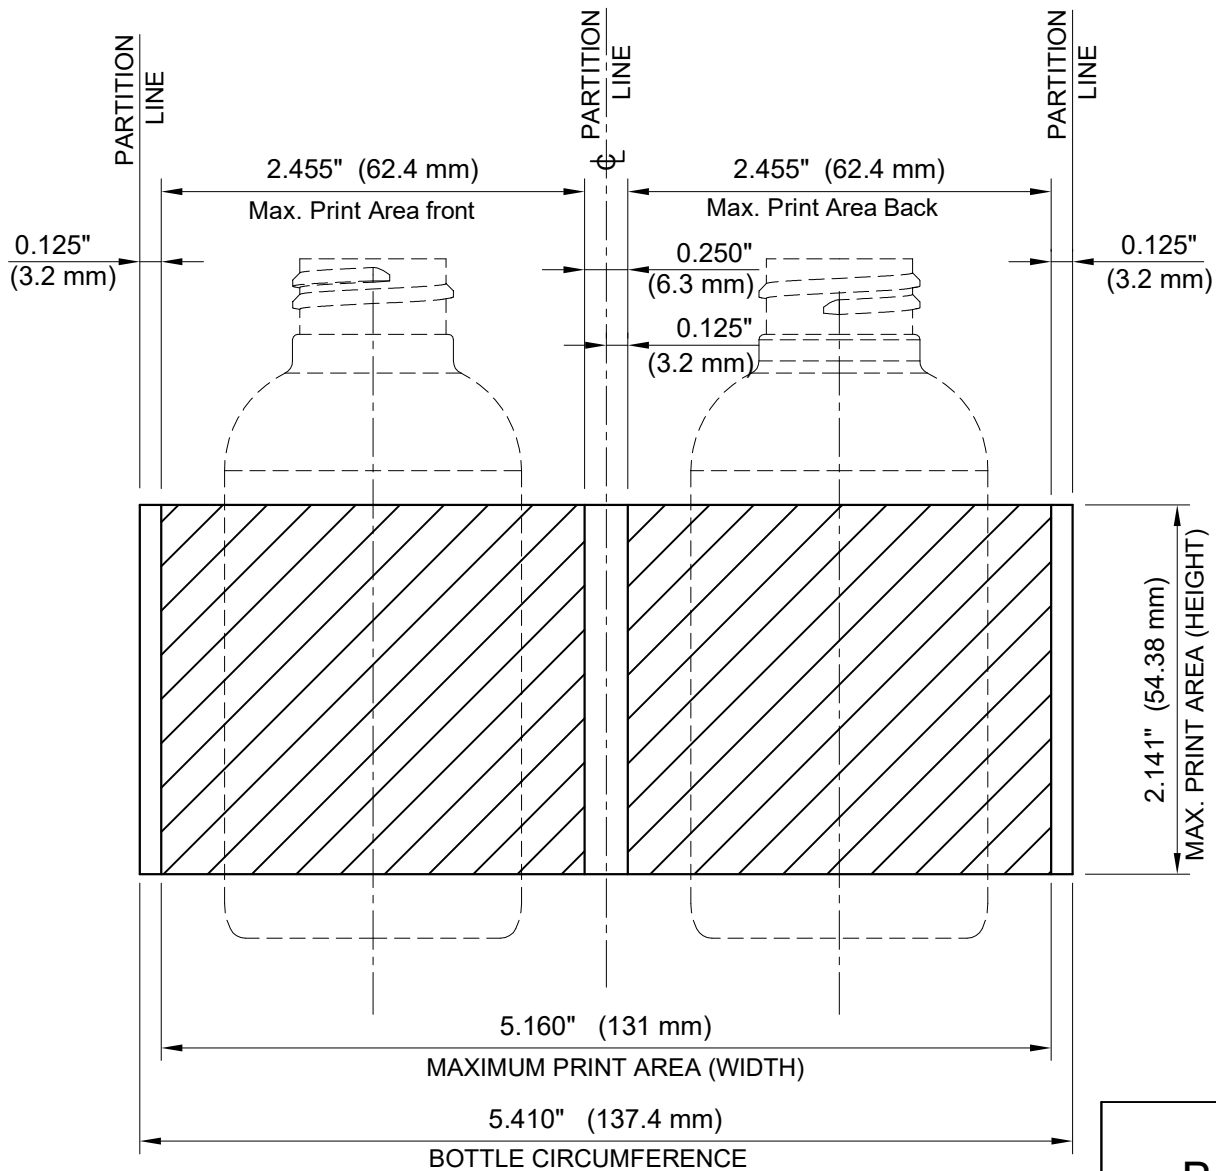

Material : HDPE

Mfg. Process	IBM	Case Pack	550 Pcs
Height (OH)	3.940" (100.08 mm)	Case Dimension	23.8" x 19.8" x 16.3"
Diameter (OD)	1.722" (43.7 mm)	Case Weight	16.1 Lb (7.3 kg)
Overflow	3.78 ± .13 Oz (112 ± 4 ml)	Pallet Pack	20 Boxes
Gram Weight	11.3 ± 1 gr	Pallet Dimension	40" x 48" x 87"
Neck Finish	24 / 410	Pallet Weight	334 Lb (151 Kg)
Max. Print Area (Height)	2.141" (54.38 mm)	Pallet / 53' TL	27 Pallets
Max. Print Area (Width)	5.160" (131 mm)	Freight Class	200

3oz 24/410
Boston Round
Bottle

Part # : 03B24

Dwg. # PLA-S-729

Rev. A

Ph. (909) 930-6100
info@plastirey.com
www.plastirey.com

 Art Work Area

3oz 24/410
Boston Round
Bottle

Part # : 03B24