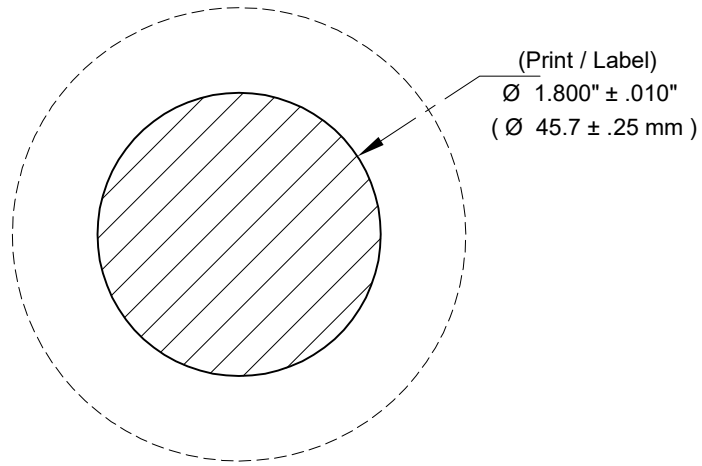

Material : PP

Mfg. Process	IM	Case Pack	950 Pcs.
Height (OH)	.680" (17mm)	Case Dimension	24" x 13" x 12"
Diameter (OD)	2.890" (73mm)	Case Weight	20 Lb (9 Kg)
Overflow	---	Pallet Pack	24 Boxes
Gram Weight	8.3 ± 0.5 gr.	Pallet Dimension	48" x 40" x 54"
Neck Finish	70 / 400	Pallet Weight	509 Lb (231 Kg)
Max. Print Area (Height)	---	Pallet / 53' TL	54 Pallets
Max. Print Area (Width)	---	Freight Class	110

70/400 Plain
Dome Cap

Part # : CJ70

Dwg. #

PLA-S-541

Rev.

B

Ph. (909) 930-6100
info@plastirey.com
www.plastirey.com

 Art Work Area